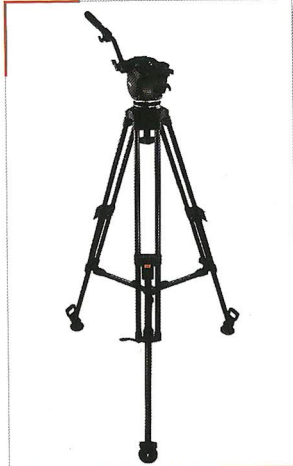

The **FOCUS HD** head is the ideal support for the latest **HDV** cameras weighing from 0 to 12 Kg (0 to 26 lbs). Extremely compact and lightweight, the innovative **FOCUS HD** features a continuously variable fluid damping system on both pan and tilt movements and a unprecedented patented variable counterbalance which brings its range of use to cover all existing **ENG** and **HDV** cameras.

The **FOCUS HD** head comes equipped with a quick release sliding camera plate, illuminated spirit level and orientable pan bar. Its tilting angle is $\pm 90^\circ$ with perfect response throughout the entire tilt range.

It interfaces with all 100mm bowl base tripods and supports. The extreme ruggedness and versatility together with an outstanding quality/price ratio make the **FOCUS HD** the best possible support for **NEWS** operators and **HDV** videographers.

■ specifications

Payload capacity at:		
150 mm (6")	10 Kg (22 lbs)	
100 mm (4")	12 Kg (26 lbs)	
Weight:	2 Kg (4.4 lbs)	
Pan range:	360°	
Tilt range:	$\pm 90^\circ$	
Counterbalance:	Continuous	
Fluid drag:	Continuous	
Bowl diameter:	100 mm	
Temp. range:	$-40^\circ/+60^\circ$ ($-40^\circ/+140^\circ$ F)	